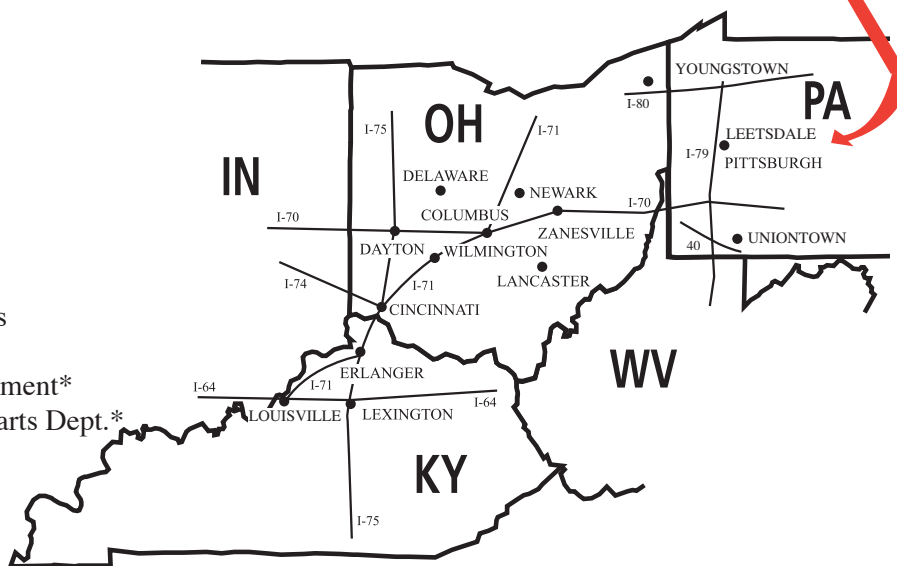

BRIDGESTONE **GOOD YEAR**

YOKOHAMA

Firestone

GENERAL TIRE

Bob Sumerel Tire Co.

www.bobsumereltire.com

- Preventative-Maintenance Programs
- 24 Hour Emergency Road Service
- T.I.A.-Trained Service Technicians
- On-Site Fleet Inspections
- Truck Alignment and Balancing
- National Breakdown Service
- Tire Performance Tracking System
- Earthmover / OTR Service
- Powdercoat Wheel Reconditioning Systems
- BANDAG Retreads and Repairs
- New Tires for Passenger, Truck, Earthmover and Industrial
- On-Site Trailer Inspections and Repairs
- Complete Spring Suspension Shop*
- Spring and Suspension Repair/Replacement*
- Spring and Suspension Replacement Parts Dept.*
- Solid Industrial/Solid Pneumatic On Site Tire Replacement*

*Cincinnati and Dayton Locations Only

NEW LOCATION!

Commercial Locations

LEXINGTON

1101 Enterprise Dr.
Winchester, KY 40391
(859) 745-2850

ERLANGER

33 Montgomery Dr.
Erlanger, KY 41018
(859) 341-2728

CINCINNATI

2540 Annuity Dr.
Cincinnati, OH 45241
(513) 792-6600

COLUMBUS

2807 International St.
Columbus, OH 43228
(614) 527-9700

DAYTON

7711 Center Pt. 70 Blvd.
Huber Heights, OH 45424
(937) 235-0062

LANCASTER

550 Lincoln Ave.
Lancaster, OH 43130
(740) 653-1971

PITTSBURGH, PA (LEETSDALE)

55 Leetsdale Industrial Dr.
Leetsdale, PA 15056
(724) 266-4850

WILMINGTON

1131 W. Main St.
Wilmington, OH 45177
(937) 382-2539

NEWARK

140 Everett Ave.
Newark, OH 43055
(740) 349-7783